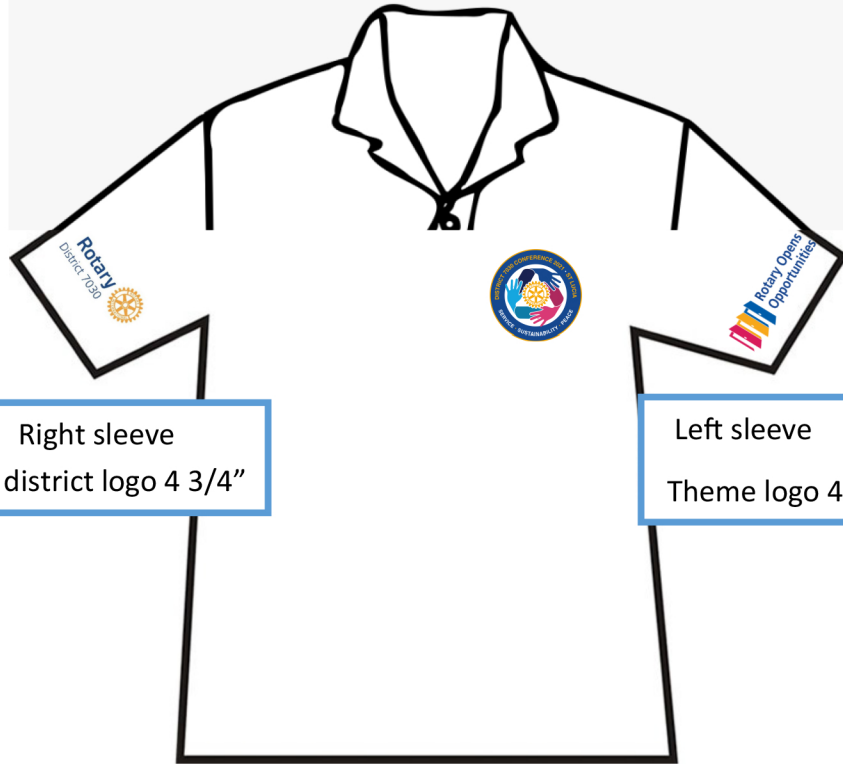

Polo shirt

Front

Front pocket

Conference logo 4 3/4 " x 4 3/4"

French territories have the choice to use the French logo

Right sleeve district logo 4 3/4"

Left sleeve Theme logo 4 3/4"

Right sleeve logo

Left sleeve logo

**Rotary**  
District 7030

**Rotary Opens Opportunities**